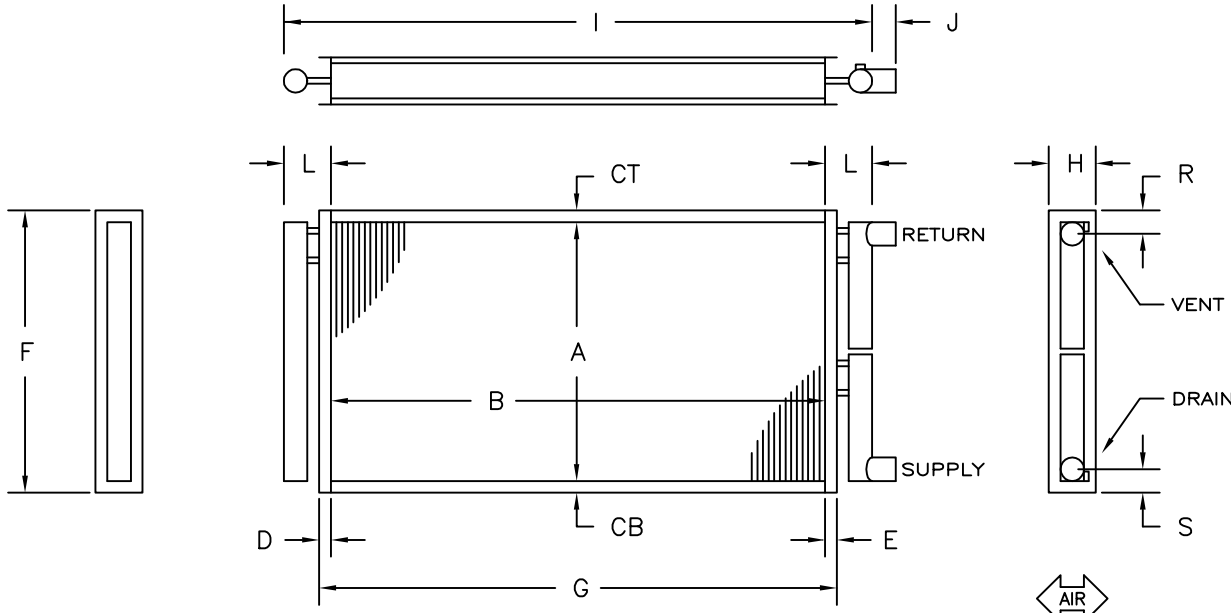

5/8" tube only

**NORTEK™**  
COIL SOLUTIONS

ROWS: 1 & 2 - ONLY		FINS: 1/2 - 8 thru 14 5/8 - 6 thru 14		
TUBE WALL		FINS		CASING
1/2 OD	5/8 OD	1/2 OD	5/8 OD	
.017	.020	.006AL	.008AL	16ga GV
.025	.025	.006CU	.006CU	
	.035	.008CU	.010CU	16ga SS
	.049			
HEADERS & TUBES - COPPER ONLY				
ITEM	SUPPLY	RETURN	CONNECTIONS	
1			RED BRASS	COPPER
2			MPT	MPT
3				FPT
4				SWT

DIMENSIONAL DATA IN INCHES

	QTY	ROWS	FPI	A	B	CT	CB	D	E	F	G	H	I	J	L	S	R
1																	
2																	
3																	
4																	

MODEL NO.				CUST.				TAG:					
1				REP.				PURCHASE ORDER NO.					
2				APP	PRINTS	DATE		SHOP ORDER NO.					
3				FOR APPROVAL		DRAWING NO.			<b>WATER COIL</b>				
4				FOR RECORD		<b>WC3-</b>							