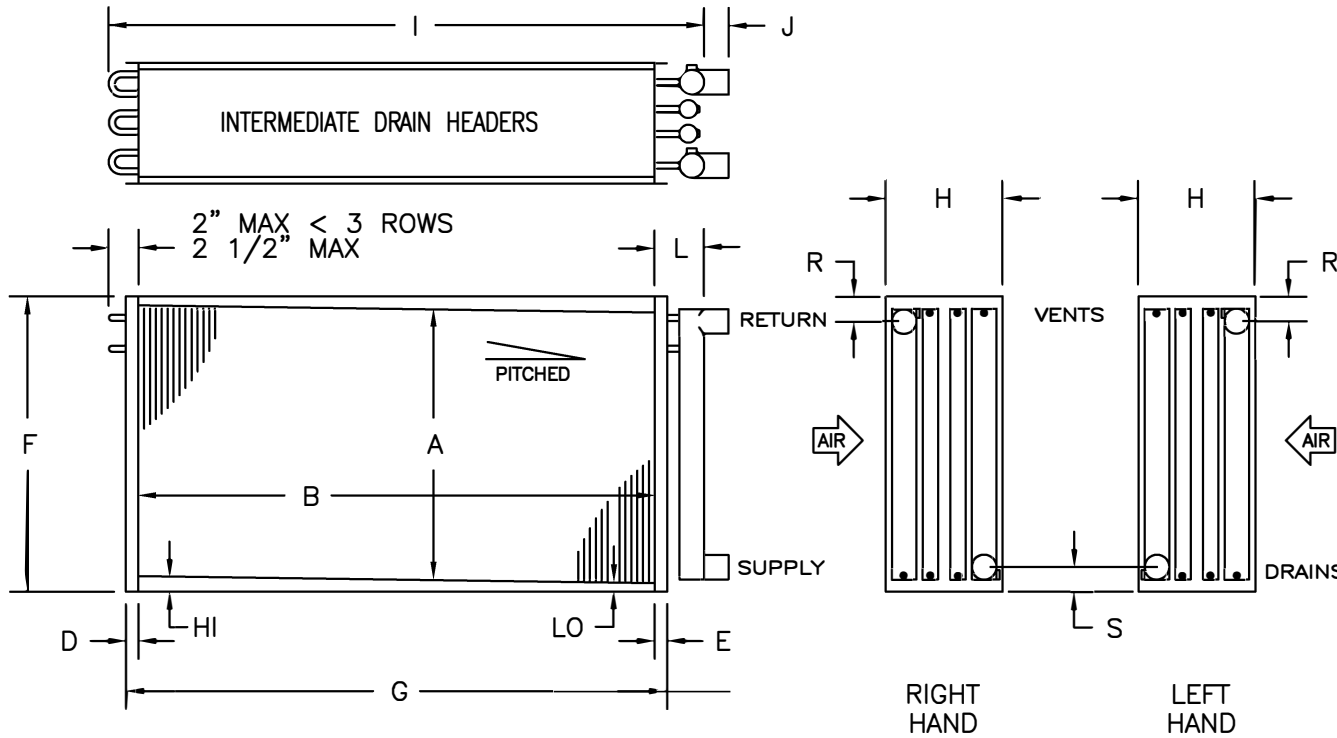

ROWS: 4,6,8,10		FINS: 5/8 - 6 thru 14	
TUBE WALL	FINS	CASING	
5/8 OD	5/8 OD	16ga GV	
.020	.008AL	16ga SS	
.025	.010AL		
.035	.006CU		
.049	.008CU		
	.010CU		
HEADERS & TUBES - COPPER ONLY			
ITEM	SUPPLY	RETURN	CONNECTIONS
1			RED BRASS COPPER
2			MPT
3			MPT
4			FPT SWT

DIMENSIONAL DATA IN INCHES

	QTY	ROWS	FPI	A	B	CT	CB	D	E	F	G	H	I	J	L	S	R
1																	
2																	
3																	
4																	

MODEL NO.				CUST.				TAG:			
1				REP.				PURCHASE ORDER NO.			
2				APP	PRINTS	DATE		SHOP ORDER NO.			
3				FOR APPROVAL		DRAWING NO.		WATER COIL			
4				FOR RECORD		WC1IDH-					

DIMENSIONAL DATA IN INCHES

	QTY	ROWS	FPI	A	B	HI	LO	D	E	F	G	H	I	J	L	S	R
1																	
2																	
3																	
4																	

MODEL NO.				CUST.				TAG:			
1				REP.				PURCHASE ORDER NO.			
2				APP	PRINTS	DATE		SHOP ORDER NO.			
3				FOR APPROVAL		DRAWING NO.		WATER COIL			
4				FOR RECORD		WC1IDH-P-					